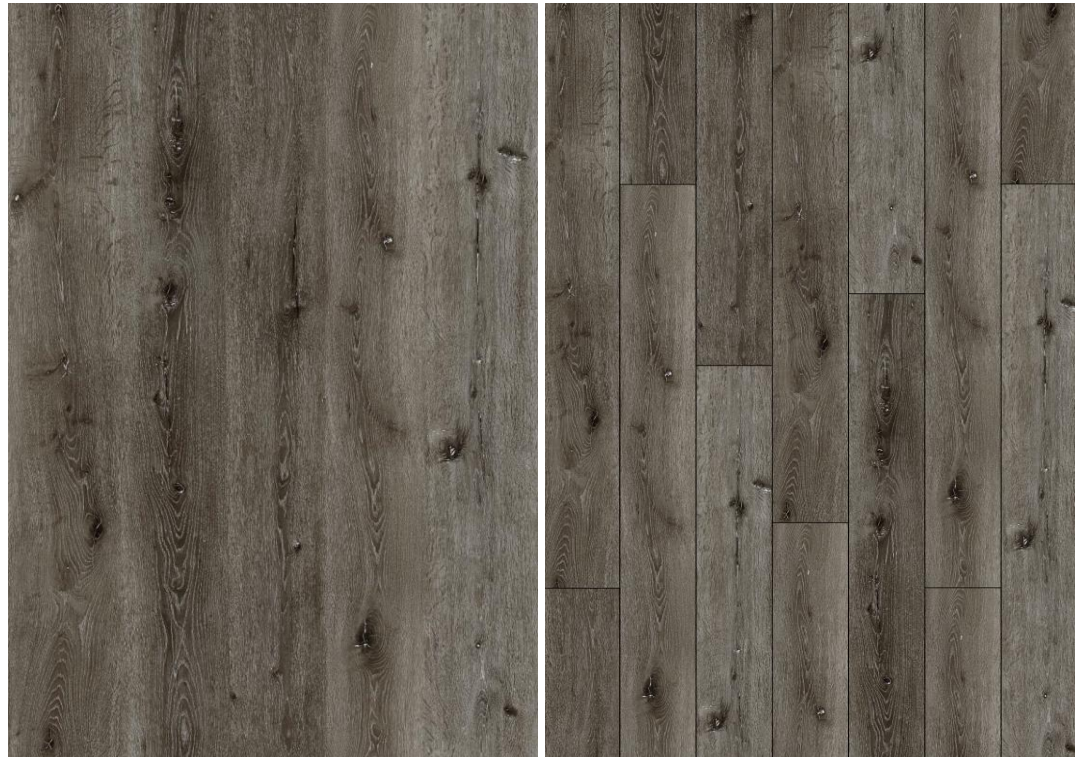

5.0mm - 20 mil - Unilin Click - Deep Emboss - UV coating

Color Code: Color 5

Construction: Rigid Core Overall

Thickness: 5.0mm Wear Layer:
20 Mil

Size: 7"x48"

SqFt Per Carton: 28.838sqft SqFt

Per Pallet: 1586.078sqft SqFt Per

Truckload: 31288.99sqft