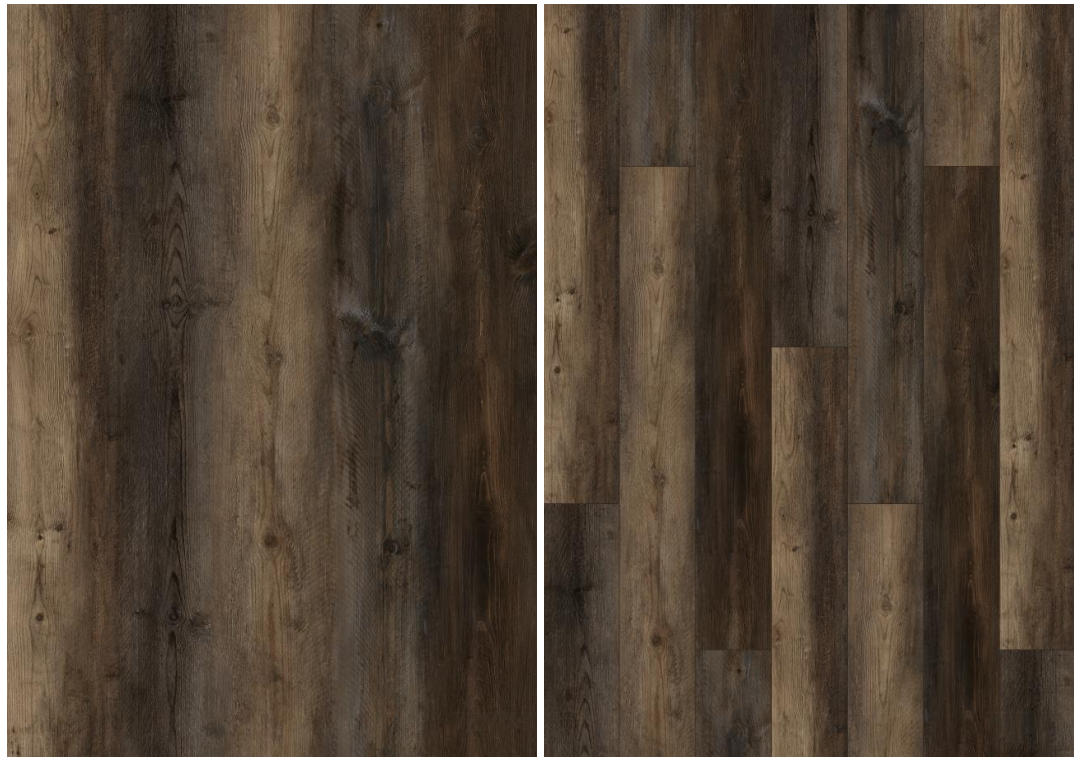

Color Code: Color 8

Construction: Rigid Core Overall

Thickness: 5.0mm Wear Layer:
20 Mil

Size: 7"x48"

SqFt Per Carton: 28.838sqft SqFt

Per Pallet: 1586.078sqft SqFt Per

Truckload: 31288.99sqft

5.0mm - 20 mil - Unilin Click - Deep Emboss - UV coating